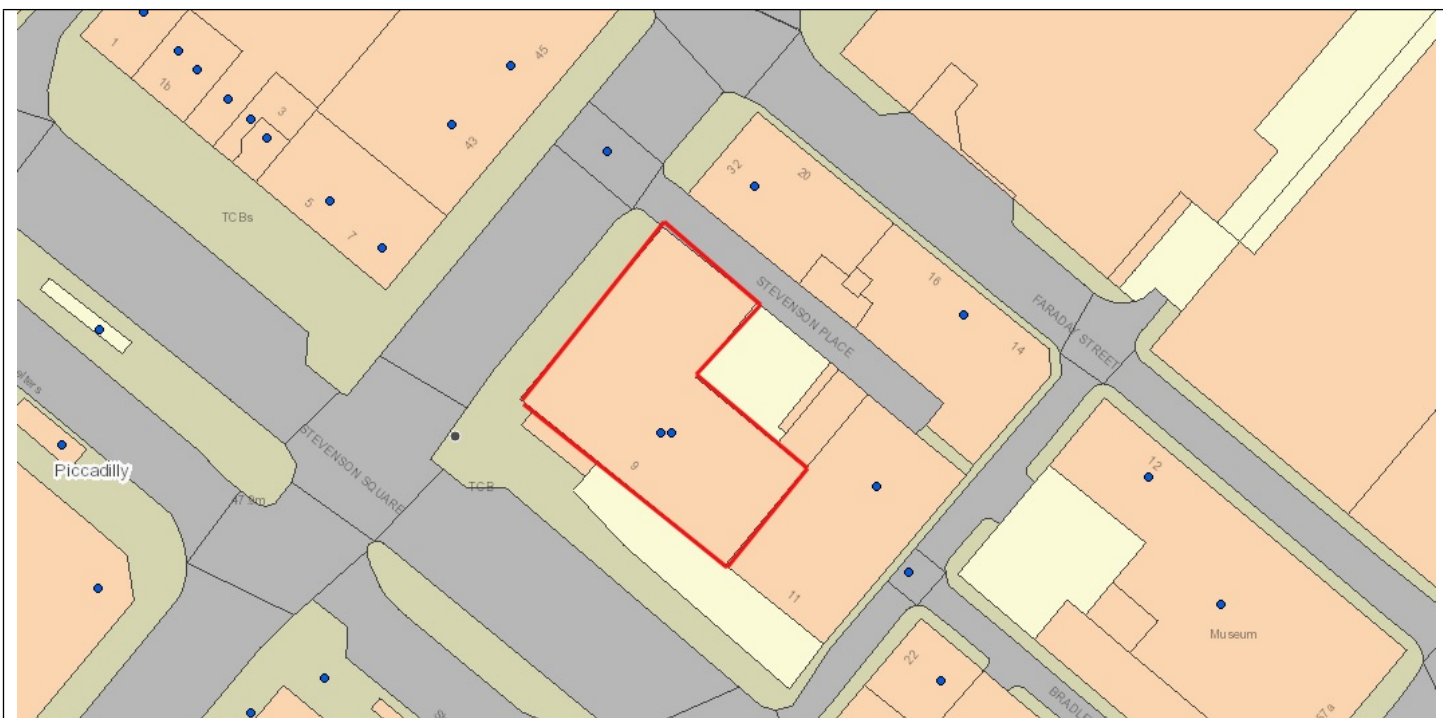

Sweet!

9 Stevenson Square, Manchester, M1 1DB

Premises Licensing  
Manchester City Council

© Crown copyright and database rights 2018. Ordnance  
Survey100019568.

**PREMISE NAME:** Sweet!

**PREMISE ADDRESS:** 9 Stevenson Square, Manchester, M1 1DB